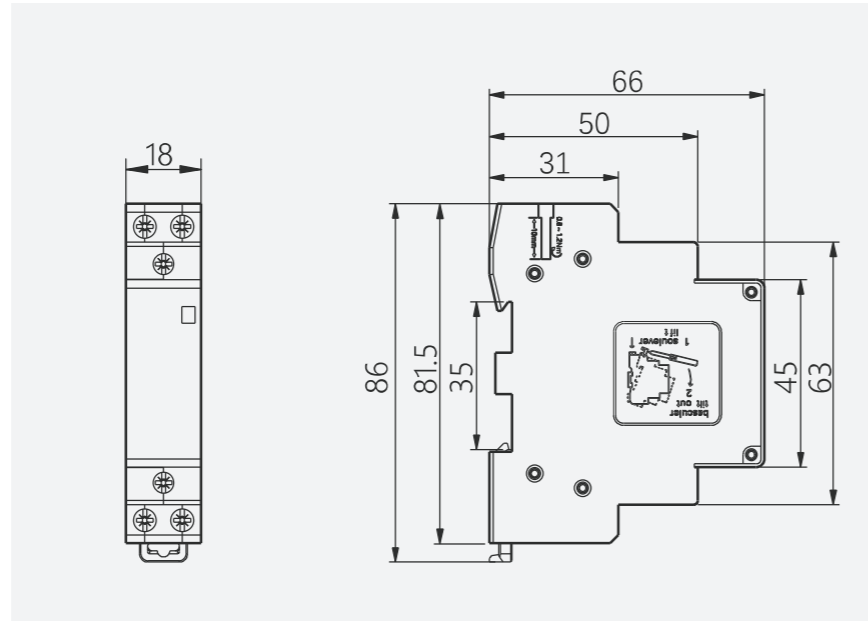

Manual						
Rating current In	AC-7a	16A	20A	25A	40A	63A
	AC-7b	6A	7A	8.5A	15A	20A
Width	18mm			36mm		
Control voltage	24V, 110V, 230V			24V, 110V, 230V		
Contact	2NO, 2NC, 1NO+1NC					

Manual						
Rating current In	AC-7a	16A	20A	25A	40A	63A
	AC-7b	6A	7A	8.5A	15A	20A
Width	36mm			54mm		
Control voltage	24V, 110V, 230V			24V, 110V, 230V		
Contact	4NO, 4NC, 3NO, 3NC, 3NO+1NC, 2NO+2NC					

Modular DIN Rail

YCCH6 & YCCH7 AC Contactors

Operation (Manual Operation Contactor)

Dimensions (mm)

YCCH6 & YCCH7 AC Contactors

A

YCCH6-32/20
(Automatic style)

Dimensions (mm)

A

YCCH6-63SNO
(Automatic style)

Dimensions (mm)