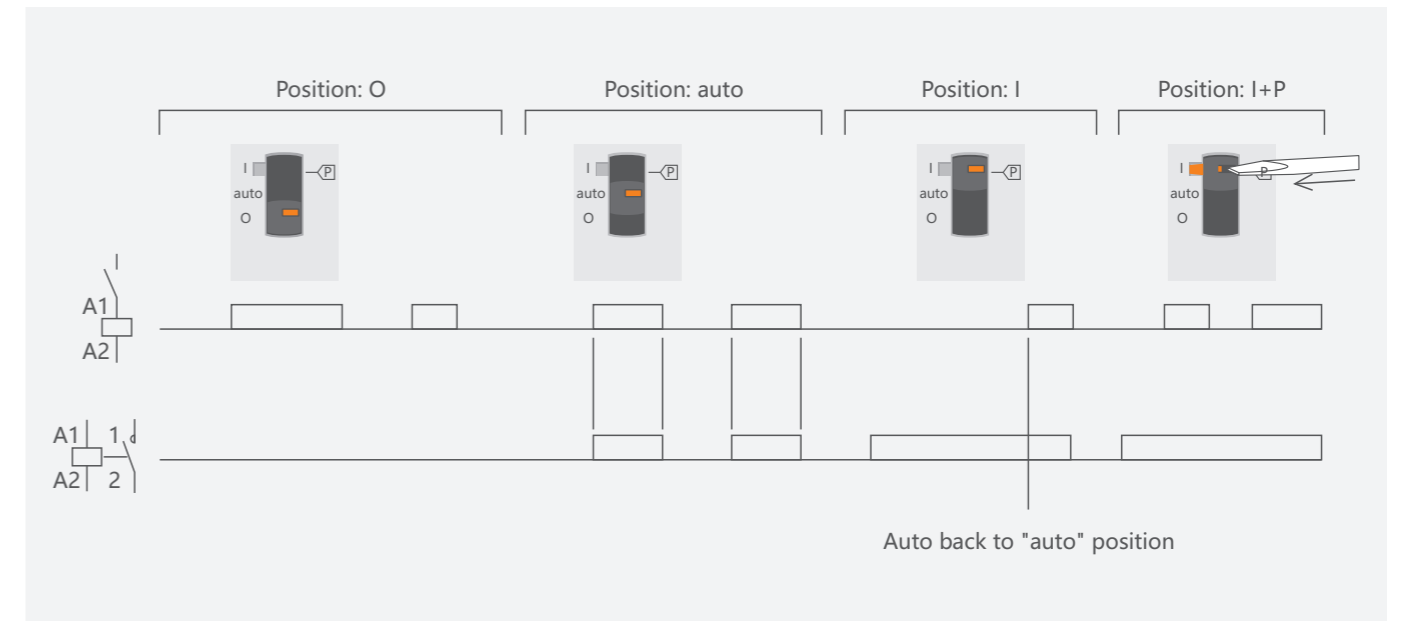

Specifications

Automatic									
Rating current In	AC-7a	16A	20A	25A	32A	63A	40A	63A	100A
	AC-7b	6A	7A	8.5A	12A	25A	15A	20A	—
Width	18mm			36mm			54mm		
Control voltage	24V, 110V, 230V			24V, 110V, 230V			24V, 110V, 230V		
Contact	2NO, 2NC, 1NO+1NC			1NO, 1NC			2NO, 2NC, 1NO+1NC		
							2NO		

Automatic							
Rating current In	AC-7a	16A	20A	25A	40A	63A	100A
	AC-7b	6A	7A	8.5A	15A	20A	—
Width	36mm			54mm			108mm
Control voltage	24V, 110V, 230V			24V, 110V, 230V			24V, 110V, 230V
Contact	4NO, 4NC, 3NO, 3NC, 3NO+1NC, 2NO+2NC						4NO

Manual						
Rating current In	AC-7a	16A	20A	25A	40A	63A
	AC-7b	6A	7A	8.5A	15A	20A
Width	18mm			36mm		
Control voltage	24V, 110V, 230V			24V, 110V, 230V		
Contact	2NO, 2NC, 1NO+1NC					

Manual						
Rating current In	AC-7a	16A	20A	25A	40A	63A
	AC-7b	6A	7A	8.5A	15A	20A
Width	36mm			54mm		
Control voltage	24V, 110V, 230V			24V, 110V, 230V		
Contact	4NO, 4NC, 3NO, 3NC, 3NO+1NC, 2NO+2NC					

Modular DIN Rail

YCCH6 & YCCH7 AC Contactors

Operation (Manual Operation Contactor)