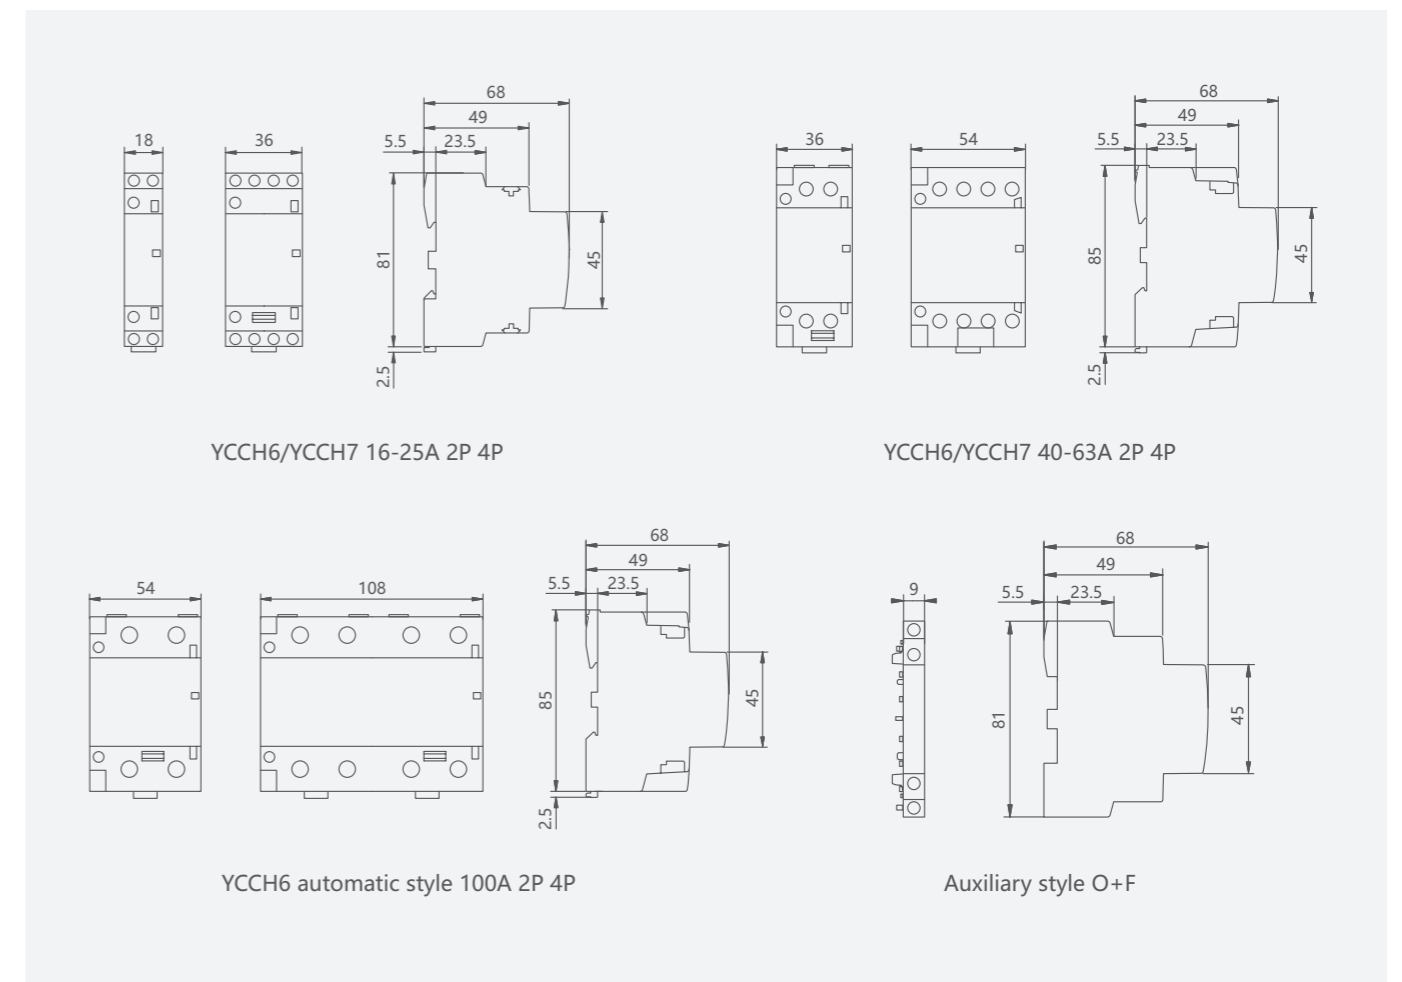

Manual						
Rating current In	AC-7a	16A	20A	25A	40A	63A
	AC-7b	6A	7A	8.5A	15A	20A
Width	18mm			36mm		
Control voltage	24V, 110V, 230V			24V, 110V, 230V		
Contact	2NO, 2NC, 1NO+1NC					

Manual						
Rating current In	AC-7a	16A	20A	25A	40A	63A
	AC-7b	6A	7A	8.5A	15A	20A
Width	36mm			54mm		
Control voltage	24V, 110V, 230V			24V, 110V, 230V		
Contact	4NO, 4NC, 3NO, 3NC, 3NO+1NC, 2NO+2NC					

Modular DIN Rail

YCCH6 & YCCH7 AC Contactors

Operation (Manual Operation Contactor)

Dimensions (mm)

YCCH6 & YCCH7 AC Contactors

A

YCCH6-32/20
(Automatic style)

Dimensions (mm)

A

YCCH6-63SNO
(Automatic style)

Dimensions (mm)